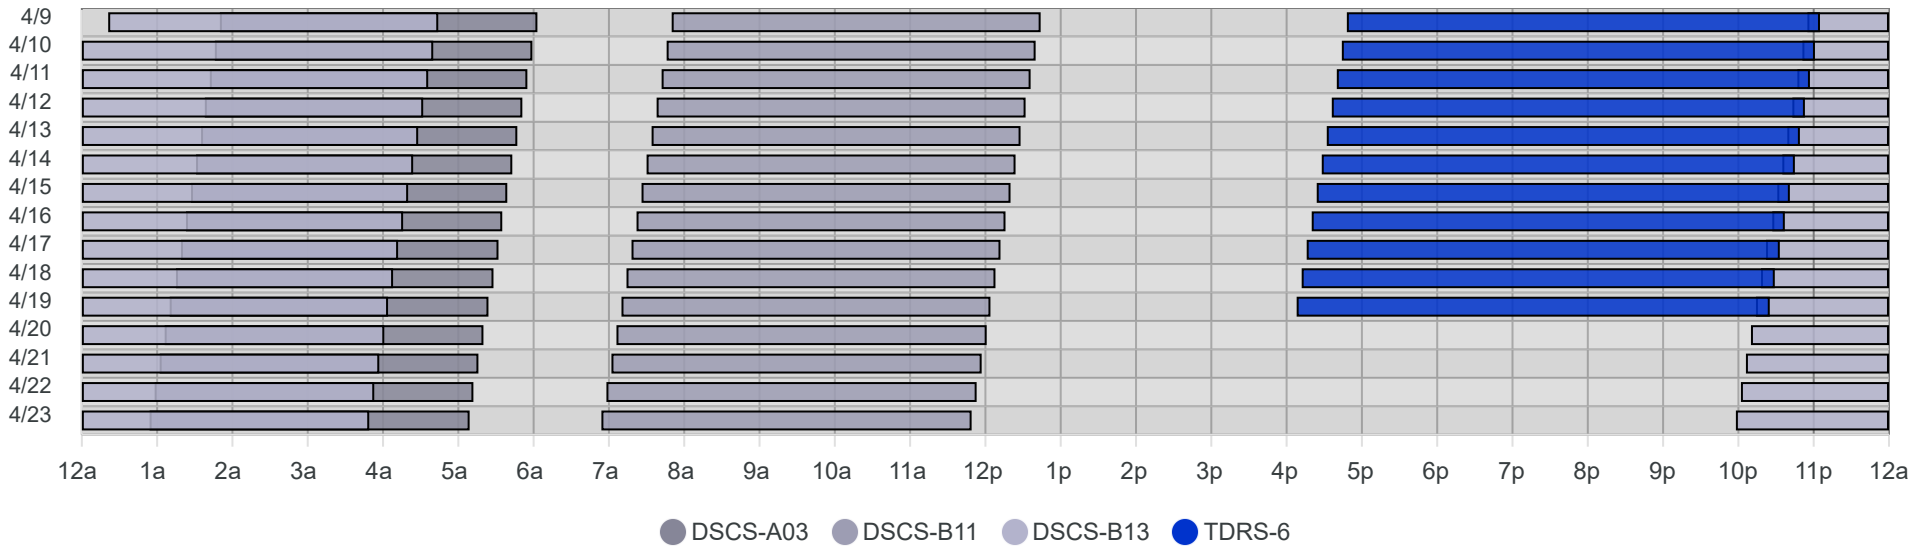

South Pole Satellite Schedule (NZST)

Date	TDRS-6 Pass 1			DSCS-B13 Pass 1			DSCS-B11 Pass 1			DSCS-A03 Pass 1		
	Start	End	Dur	Start	End	Dur	Start	End	Dur	Start	End	Dur
04/09/26	4:48 PM	11:05 PM	6:17	10:54 PM	Apr 10, 4:40 AM	5:45	7:50 AM	12:44 PM	4:54	1:50 AM	6:03 AM	4:13
04/10/26	4:44 PM	11:01 PM	6:17	10:51 PM	Apr 11, 4:35 AM	5:44	7:45 AM	12:40 PM	4:54	1:45 AM	5:59 AM	4:13
04/11/26	4:40 PM	10:57 PM	6:17	10:47 PM	Apr 12, 4:32 AM	5:45	7:41 AM	12:36 PM	4:54	1:41 AM	5:55 AM	4:13
04/12/26	4:36 PM	10:53 PM	6:17	10:43 PM	Apr 13, 4:28 AM	5:45	7:38 AM	12:32 PM	4:54	1:38 AM	5:51 AM	4:13
04/13/26	4:32 PM	10:49 PM	6:17	10:38 PM	Apr 14, 4:24 AM	5:45	7:34 AM	12:28 PM	4:54	1:35 AM	5:47 AM	4:12
04/14/26	4:28 PM	10:45 PM	6:17	10:35 PM	Apr 15, 4:20 AM	5:45	7:30 AM	12:24 PM	4:54	1:31 AM	5:43 AM	4:12
04/15/26	4:24 PM	10:41 PM	6:17	10:31 PM	Apr 16, 4:16 AM	5:45	7:25 AM	12:20 PM	4:54	1:27 AM	5:39 AM	4:12
04/16/26	4:20 PM	10:37 PM	6:17	10:27 PM	Apr 17, 4:12 AM	5:45	7:22 AM	12:16 PM	4:54	1:22 AM	5:35 AM	4:12
04/17/26	4:16 PM	10:33 PM	6:17	10:22 PM	Apr 18, 4:08 AM	5:46	7:18 AM	12:12 PM	4:54	1:19 AM	5:32 AM	4:13
04/18/26	4:12 PM	10:29 PM	6:17	10:18 PM	Apr 19, 4:04 AM	5:46	7:14 AM	12:08 PM	4:54	1:15 AM	5:28 AM	4:13
04/19/26	4:08 PM	10:25 PM	6:17	10:14 PM	Apr 20, 4:01 AM	5:47	7:10 AM	12:04 PM	4:54	1:10 AM	5:24 AM	4:14
04/20/26	No Pass			10:10 PM	Apr 21, 3:57 AM	5:47	7:06 AM	12:01 PM	4:55	1:06 AM	5:20 AM	4:14
04/21/26	No Pass			10:06 PM	Apr 22, 3:53 AM	5:47	7:02 AM	11:57 AM	4:55	1:02 AM	5:16 AM	4:14
04/22/26	No Pass			10:02 PM	Apr 23, 3:49 AM	5:47	6:58 AM	11:53 AM	4:55	12:58 AM	5:12 AM	4:14
04/23/26	No Pass			9:58 PM	Apr 24, 3:45 AM	5:47	6:54 AM	11:49 AM	4:55	12:54 AM	5:09 AM	4:15