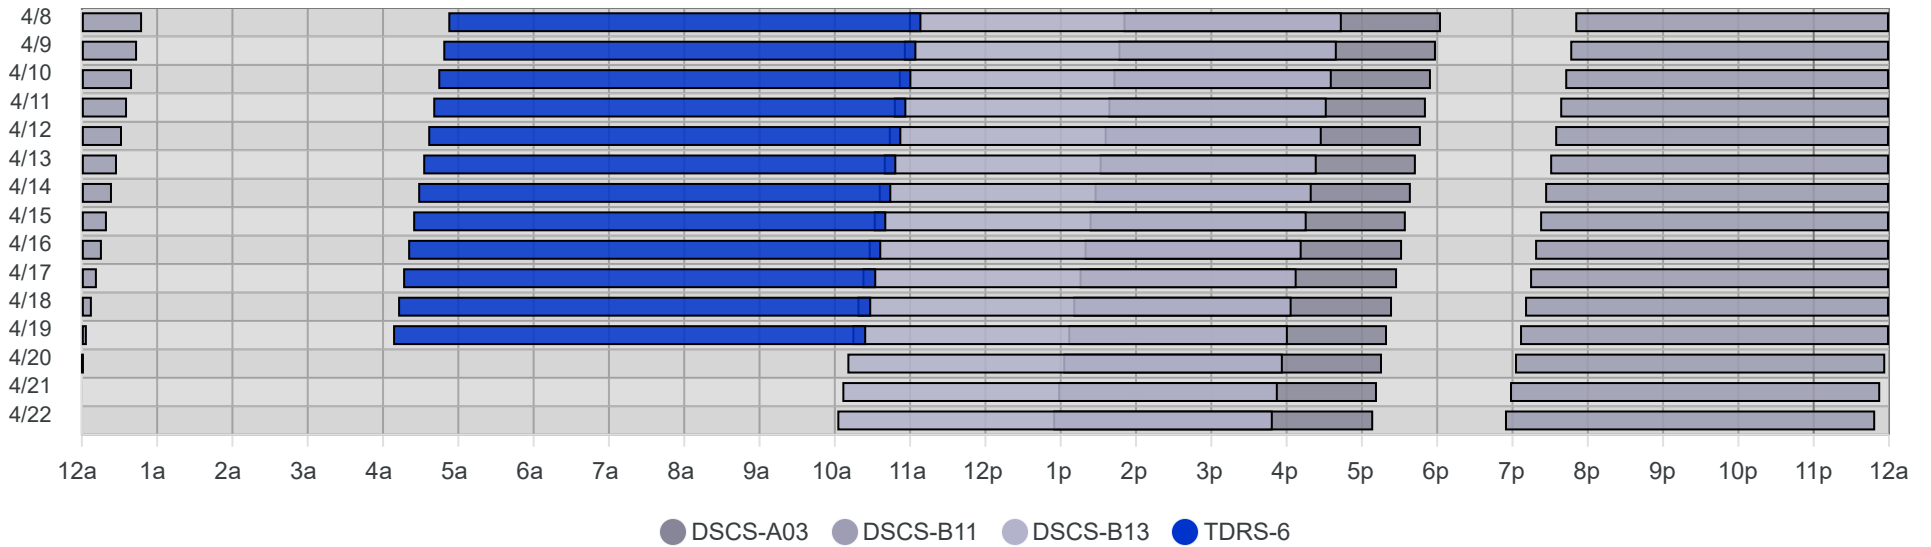

# South Pole Satellite Schedule (UTC)

Date	TDRS-6 Pass 1			DSCS-B13 Pass 1			DSCS-B11 Pass 1			DSCS-A03 Pass 1		
	Start	End	Dur	Start	End	Dur	Start	End	Dur	Start	End	Dur
04/08/26	4:52 AM	11:09 AM	6:17	10:59 AM	4:44 PM	5:45	7:50 PM	Apr 9, 12:44 AM	4:54	1:50 PM	6:03 PM	4:13
04/09/26	4:48 AM	11:05 AM	6:17	10:55 AM	4:40 PM	5:45	7:46 PM	Apr 10, 12:40 AM	4:54	1:46 PM	5:59 PM	4:13
04/10/26	4:44 AM	11:01 AM	6:17	10:51 AM	4:36 PM	5:45	7:42 PM	Apr 11, 12:36 AM	4:54	1:42 PM	5:55 PM	4:13
04/11/26	4:40 AM	10:57 AM	6:17	10:47 AM	4:32 PM	5:45	7:38 PM	Apr 12, 12:32 AM	4:54	1:38 PM	5:51 PM	4:13
04/12/26	4:36 AM	10:53 AM	6:17	10:43 AM	4:28 PM	5:45	7:34 PM	Apr 13, 12:28 AM	4:54	1:35 PM	5:47 PM	4:12
04/13/26	4:32 AM	10:49 AM	6:17	10:39 AM	4:24 PM	5:45	7:30 PM	Apr 14, 12:24 AM	4:54	1:31 PM	5:43 PM	4:12
04/14/26	4:28 AM	10:45 AM	6:17	10:35 AM	4:20 PM	5:45	7:26 PM	Apr 15, 12:20 AM	4:54	1:27 PM	5:39 PM	4:12
04/15/26	4:24 AM	10:41 AM	6:17	10:31 AM	4:16 PM	5:45	7:22 PM	Apr 16, 12:16 AM	4:54	1:23 PM	5:35 PM	4:12
04/16/26	4:20 AM	10:37 AM	6:17	10:27 AM	4:12 PM	5:45	7:18 PM	Apr 17, 12:12 AM	4:54	1:19 PM	5:32 PM	4:13
04/17/26	4:16 AM	10:33 AM	6:17	10:22 AM	4:08 PM	5:46	7:14 PM	Apr 18, 12:08 AM	4:54	1:15 PM	5:28 PM	4:13
04/18/26	4:12 AM	10:29 AM	6:17	10:18 AM	4:04 PM	5:46	7:10 PM	Apr 19, 12:04 AM	4:54	1:10 PM	5:24 PM	4:14
04/19/26	4:08 AM	10:25 AM	6:17	10:14 AM	4:01 PM	5:47	7:06 PM	Apr 20, 12:01 AM	4:55	1:06 PM	5:20 PM	4:14
04/20/26	No Pass			10:10 AM	3:57 PM	5:47	7:02 PM	11:57 PM	4:55	1:02 PM	5:16 PM	4:14
04/21/26	No Pass			10:06 AM	3:53 PM	5:47	6:58 PM	11:53 PM	4:55	12:58 PM	5:12 PM	4:14
04/22/26	No Pass			10:02 AM	3:49 PM	5:47	6:54 PM	11:49 PM	4:55	12:54 PM	5:09 PM	4:15