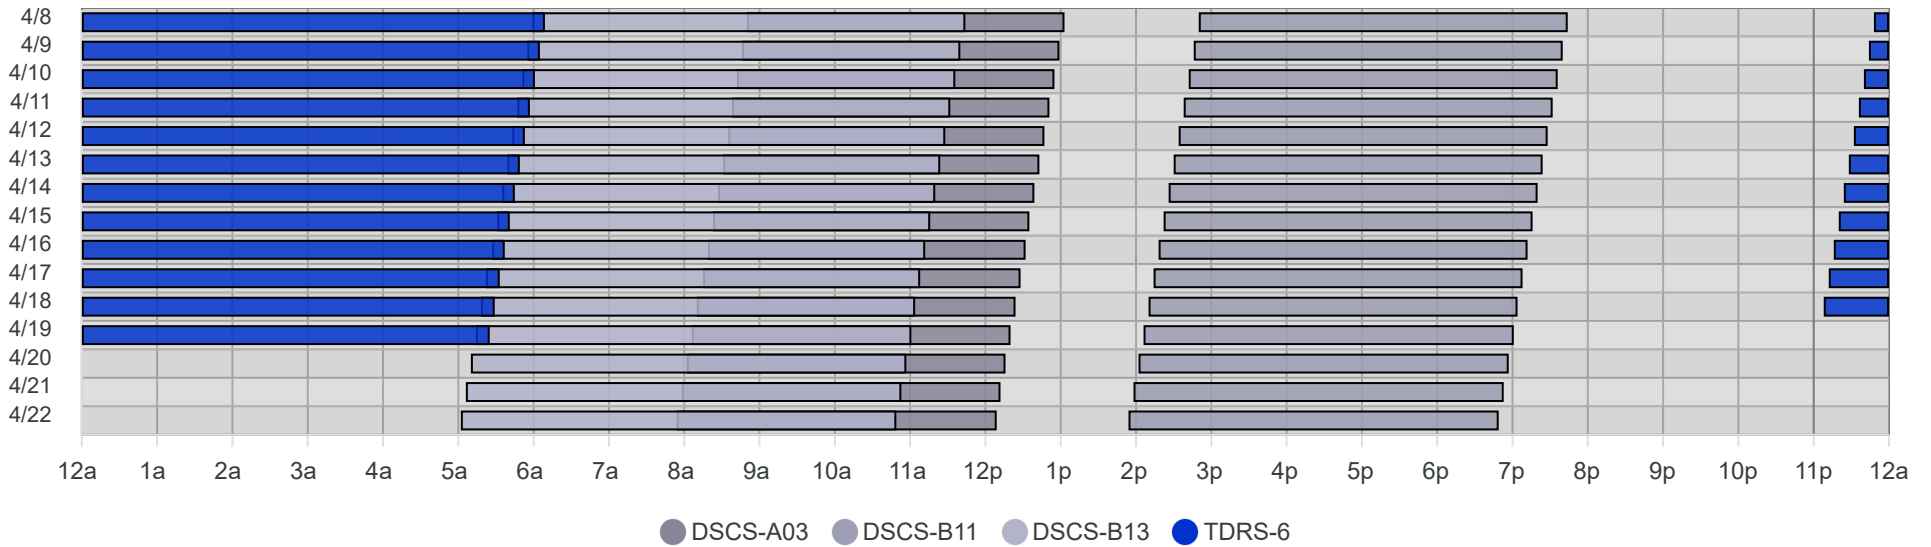

South Pole Satellite Schedule (CDT)

Date	TDRS-6 Pass 1			DSCS-B13 Pass 1			DSCS-B11 Pass 1			DSCS-A03 Pass 1		
	Start	End	Dur	Start	End	Dur	Start	End	Dur	Start	End	Dur
04/08/26	11:48 PM	Apr 9, 6:05 AM	6:17	5:59 AM	11:44 AM	5:45	2:50 PM	7:44 PM	4:54	8:50 AM	1:03 PM	4:13
04/09/26	11:44 PM	Apr 10, 6:01 AM	6:17	5:55 AM	11:40 AM	5:45	2:46 PM	7:40 PM	4:54	8:46 AM	12:59 PM	4:13
04/10/26	11:40 PM	Apr 11, 5:57 AM	6:17	5:51 AM	11:36 AM	5:45	2:42 PM	7:36 PM	4:54	8:42 AM	12:55 PM	4:13
04/11/26	11:36 PM	Apr 12, 5:53 AM	6:17	5:47 AM	11:32 AM	5:45	2:38 PM	7:32 PM	4:54	8:38 AM	12:51 PM	4:13
04/12/26	11:32 PM	Apr 13, 5:49 AM	6:17	5:43 AM	11:28 AM	5:45	2:34 PM	7:28 PM	4:54	8:35 AM	12:47 PM	4:12
04/13/26	11:28 PM	Apr 14, 5:45 AM	6:17	5:39 AM	11:24 AM	5:45	2:30 PM	7:24 PM	4:54	8:31 AM	12:43 PM	4:12
04/14/26	11:24 PM	Apr 15, 5:41 AM	6:17	5:35 AM	11:20 AM	5:45	2:26 PM	7:20 PM	4:54	8:27 AM	12:39 PM	4:12
04/15/26	11:20 PM	Apr 16, 5:37 AM	6:17	5:31 AM	11:16 AM	5:45	2:22 PM	7:16 PM	4:54	8:23 AM	12:35 PM	4:12
04/16/26	11:16 PM	Apr 17, 5:33 AM	6:17	5:27 AM	11:12 AM	5:45	2:18 PM	7:12 PM	4:54	8:19 AM	12:32 PM	4:13
04/17/26	11:12 PM	Apr 18, 5:29 AM	6:17	5:22 AM	11:08 AM	5:46	2:14 PM	7:08 PM	4:54	8:15 AM	12:28 PM	4:13
04/18/26	11:08 PM	Apr 19, 5:25 AM	6:17	5:18 AM	11:04 AM	5:46	2:10 PM	7:04 PM	4:54	8:10 AM	12:24 PM	4:14
04/19/26	No Pass			5:14 AM	11:01 AM	5:47	2:06 PM	7:01 PM	4:55	8:06 AM	12:20 PM	4:14
04/20/26	No Pass			5:10 AM	10:57 AM	5:47	2:02 PM	6:57 PM	4:55	8:02 AM	12:16 PM	4:14
04/21/26	No Pass			5:06 AM	10:53 AM	5:47	1:58 PM	6:53 PM	4:55	7:58 AM	12:12 PM	4:14
04/22/26	No Pass			5:02 AM	10:49 AM	5:47	1:54 PM	6:49 PM	4:55	7:54 AM	12:09 PM	4:15