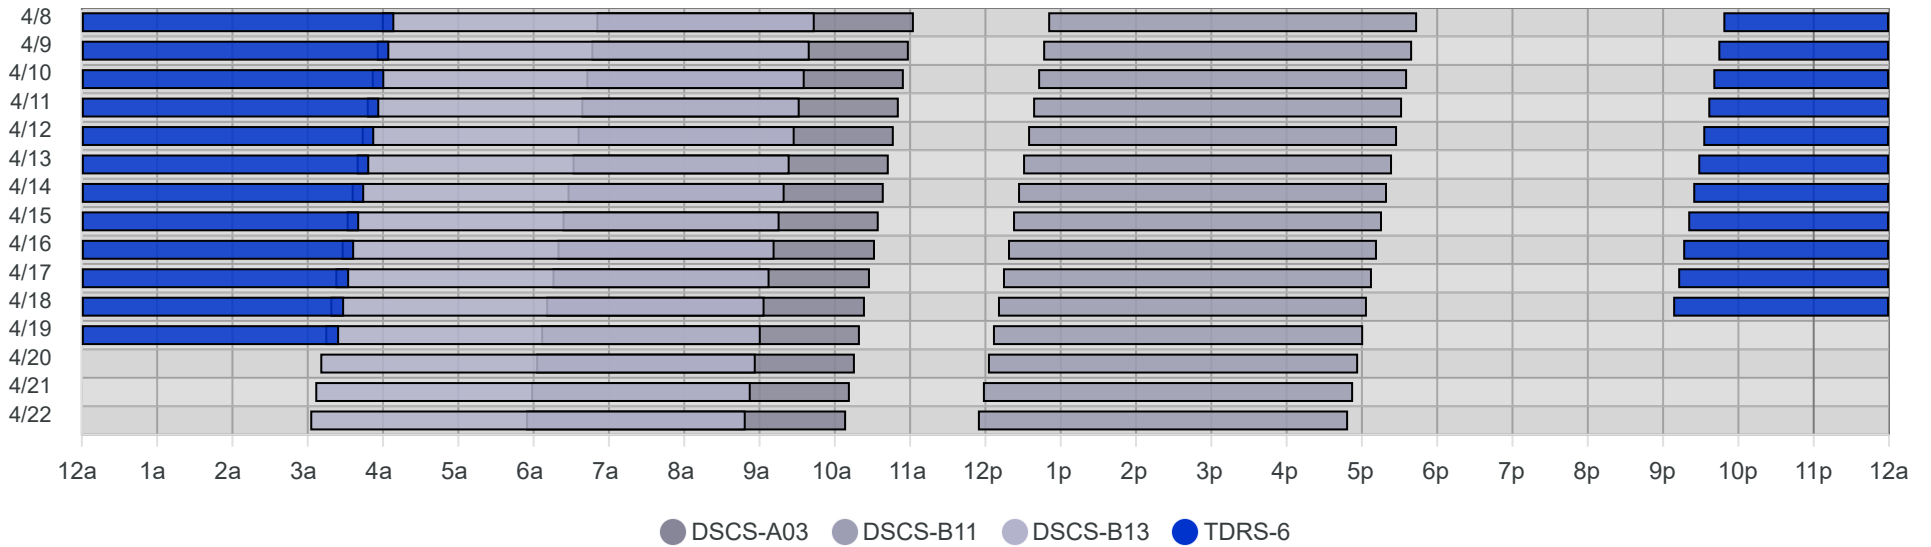

South Pole Satellite Schedule (PDT)

Date	TDRS-6 Pass 1			DSCS-B13 Pass 1			DSCS-B11 Pass 1			DSCS-A03 Pass 1		
	Start	End	Dur	Start	End	Dur	Start	End	Dur	Start	End	Dur
04/08/26	9:48 PM	Apr 9, 4:05 AM	6:17	3:59 AM	9:44 AM	5:45	12:50 PM	5:44 PM	4:54	6:50 AM	11:03 AM	4:13
04/09/26	9:44 PM	Apr 10, 4:01 AM	6:17	3:55 AM	9:40 AM	5:45	12:46 PM	5:40 PM	4:54	6:46 AM	10:59 AM	4:13
04/10/26	9:40 PM	Apr 11, 3:57 AM	6:17	3:51 AM	9:36 AM	5:45	12:42 PM	5:36 PM	4:54	6:42 AM	10:55 AM	4:13
04/11/26	9:36 PM	Apr 12, 3:53 AM	6:17	3:47 AM	9:32 AM	5:45	12:38 PM	5:32 PM	4:54	6:38 AM	10:51 AM	4:13
04/12/26	9:32 PM	Apr 13, 3:49 AM	6:17	3:43 AM	9:28 AM	5:45	12:34 PM	5:28 PM	4:54	6:35 AM	10:47 AM	4:12
04/13/26	9:28 PM	Apr 14, 3:45 AM	6:17	3:39 AM	9:24 AM	5:45	12:30 PM	5:24 PM	4:54	6:31 AM	10:43 AM	4:12
04/14/26	9:24 PM	Apr 15, 3:41 AM	6:17	3:35 AM	9:20 AM	5:45	12:26 PM	5:20 PM	4:54	6:27 AM	10:39 AM	4:12
04/15/26	9:20 PM	Apr 16, 3:37 AM	6:17	3:31 AM	9:16 AM	5:45	12:22 PM	5:16 PM	4:54	6:23 AM	10:35 AM	4:12
04/16/26	9:16 PM	Apr 17, 3:33 AM	6:17	3:27 AM	9:12 AM	5:45	12:18 PM	5:12 PM	4:54	6:19 AM	10:32 AM	4:13
04/17/26	9:12 PM	Apr 18, 3:29 AM	6:17	3:22 AM	9:08 AM	5:46	12:14 PM	5:08 PM	4:54	6:15 AM	10:28 AM	4:13
04/18/26	9:08 PM	Apr 19, 3:25 AM	6:17	3:18 AM	9:04 AM	5:46	12:10 PM	5:04 PM	4:54	6:10 AM	10:24 AM	4:14
04/19/26	No Pass			3:14 AM	9:01 AM	5:47	12:06 PM	5:01 PM	4:55	6:06 AM	10:20 AM	4:14
04/20/26	No Pass			3:10 AM	8:57 AM	5:47	12:02 PM	4:57 PM	4:55	6:02 AM	10:16 AM	4:14
04/21/26	No Pass			3:06 AM	8:53 AM	5:47	11:58 AM	4:53 PM	4:55	5:58 AM	10:12 AM	4:14
04/22/26	No Pass			3:02 AM	8:49 AM	5:47	11:54 AM	4:49 PM	4:55	5:54 AM	10:09 AM	4:15