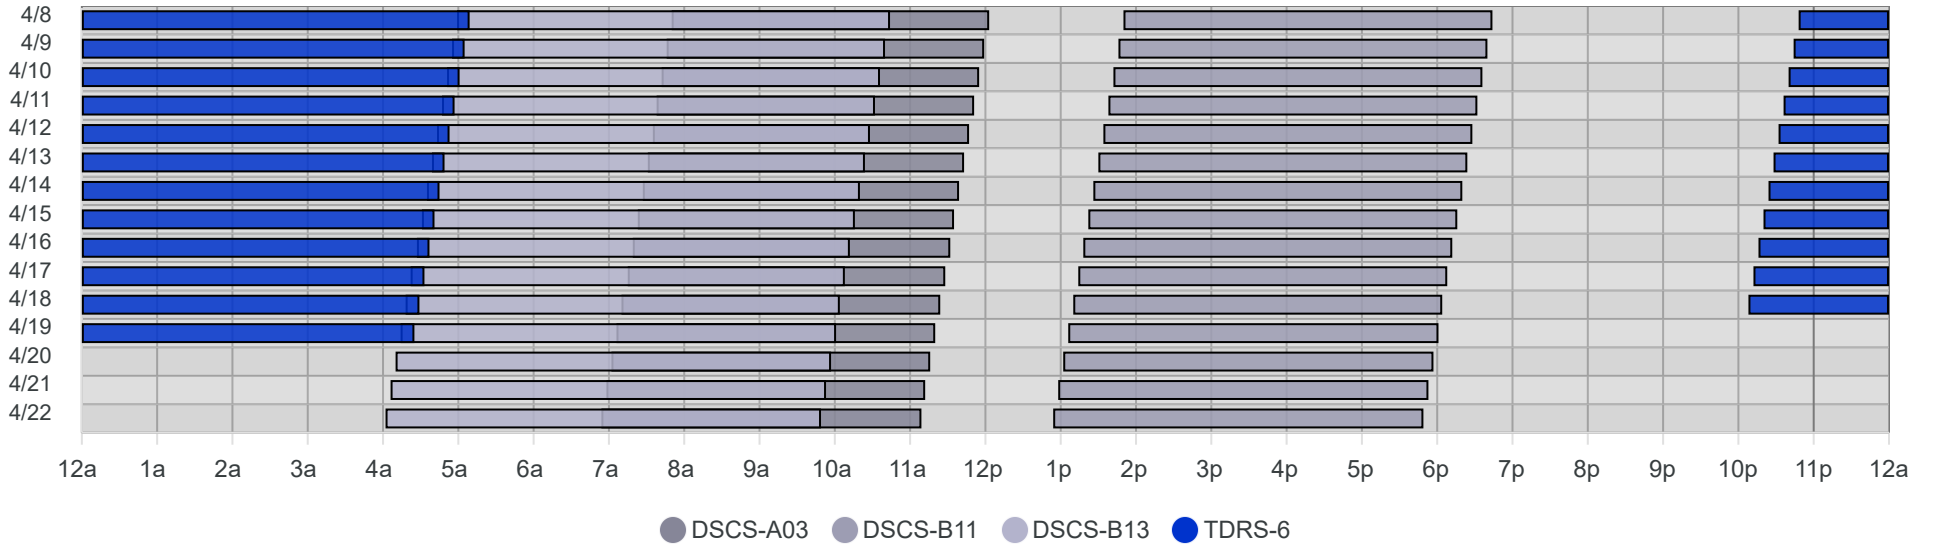

South Pole Satellite Schedule (MDT)

Date	TDRS-6 Pass 1			DSCS-B13 Pass 1			DSCS-B11 Pass 1			DSCS-A03 Pass 1		
	Start	End	Dur	Start	End	Dur	Start	End	Dur	Start	End	Dur
04/08/26	10:48 PM	Apr 9, 5:05 AM	6:17	4:59 AM	10:44 AM	5:45	1:50 PM	6:44 PM	4:54	7:50 AM	12:03 PM	4:13
04/09/26	10:44 PM	Apr 10, 5:01 AM	6:17	4:55 AM	10:40 AM	5:45	1:46 PM	6:40 PM	4:54	7:46 AM	11:59 AM	4:13
04/10/26	10:40 PM	Apr 11, 4:57 AM	6:17	4:51 AM	10:36 AM	5:45	1:42 PM	6:36 PM	4:54	7:42 AM	11:55 AM	4:13
04/11/26	10:36 PM	Apr 12, 4:53 AM	6:17	4:47 AM	10:32 AM	5:45	1:38 PM	6:32 PM	4:54	7:38 AM	11:51 AM	4:13
04/12/26	10:32 PM	Apr 13, 4:49 AM	6:17	4:43 AM	10:28 AM	5:45	1:34 PM	6:28 PM	4:54	7:35 AM	11:46 AM	4:11
04/13/26	10:28 PM	Apr 14, 4:45 AM	6:17	4:39 AM	10:24 AM	5:45	1:30 PM	6:24 PM	4:54	7:31 AM	11:43 AM	4:12
04/14/26	10:24 PM	Apr 15, 4:41 AM	6:17	4:35 AM	10:20 AM	5:45	1:26 PM	6:20 PM	4:54	7:27 AM	11:39 AM	4:12
04/15/26	10:20 PM	Apr 16, 4:37 AM	6:17	4:31 AM	10:16 AM	5:45	1:22 PM	6:16 PM	4:54	7:23 AM	11:35 AM	4:12
04/16/26	10:16 PM	Apr 17, 4:33 AM	6:17	4:27 AM	10:12 AM	5:45	1:18 PM	6:12 PM	4:54	7:19 AM	11:32 AM	4:13
04/17/26	10:12 PM	Apr 18, 4:29 AM	6:17	4:22 AM	10:08 AM	5:46	1:14 PM	6:08 PM	4:54	7:15 AM	11:28 AM	4:13
04/18/26	10:08 PM	Apr 19, 4:25 AM	6:17	4:18 AM	10:04 AM	5:46	1:10 PM	6:04 PM	4:54	7:10 AM	11:24 AM	4:14
04/19/26	No Pass			4:14 AM	10:01 AM	5:47	1:06 PM	6:01 PM	4:55	7:06 AM	11:20 AM	4:14
04/20/26	No Pass			4:10 AM	9:57 AM	5:47	1:02 PM	5:57 PM	4:55	7:02 AM	11:16 AM	4:14
04/21/26	No Pass			4:06 AM	9:53 AM	5:47	12:58 PM	5:53 PM	4:55	6:58 AM	11:12 AM	4:14
04/22/26	No Pass			4:02 AM	9:49 AM	5:47	12:54 PM	5:49 PM	4:55	6:54 AM	11:09 AM	4:15