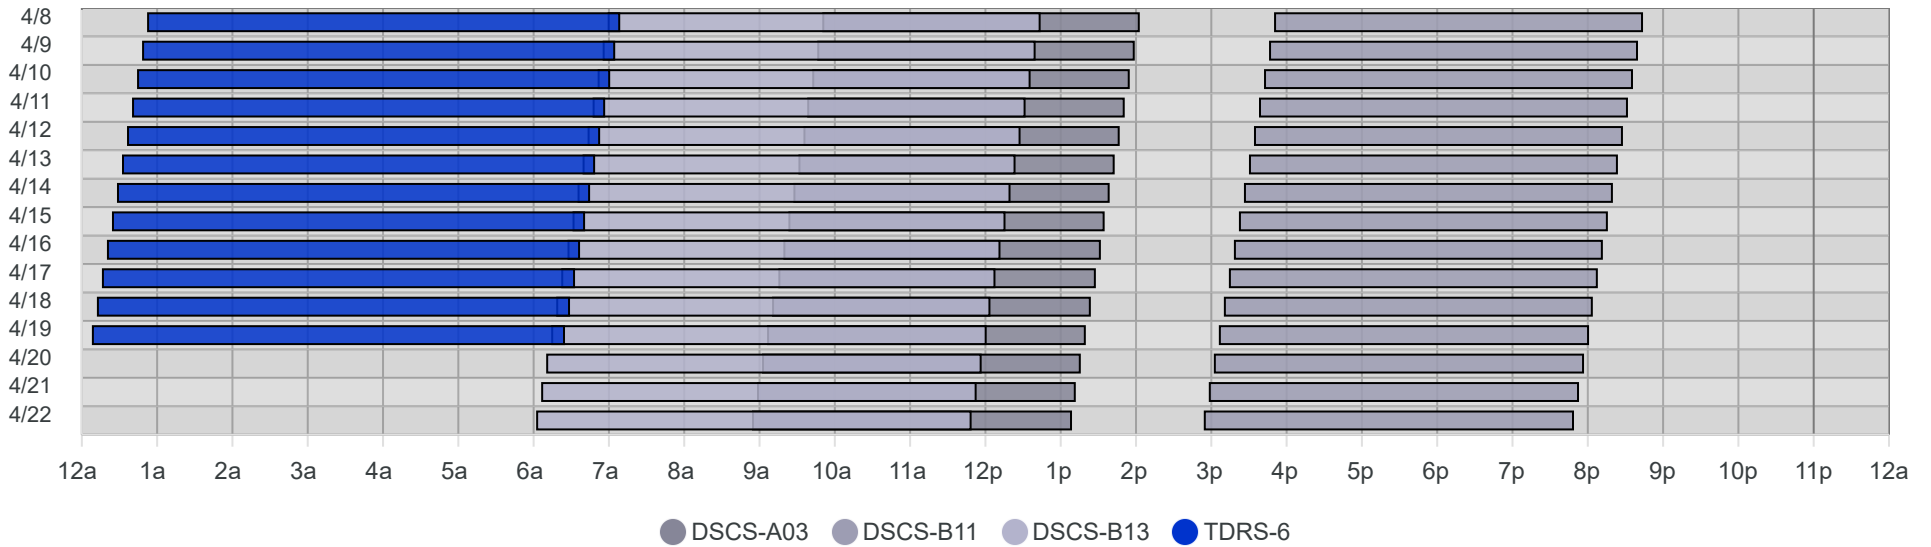

South Pole Satellite Schedule (EDT)

Date	TDRS-6 Pass 1			DSCS-B13 Pass 1			DSCS-B11 Pass 1			DSCS-A03 Pass 1		
	Start	End	Dur	Start	End	Dur	Start	End	Dur	Start	End	Dur
04/08/26	12:52 AM	7:09 AM	6:17	6:59 AM	12:44 PM	5:45	3:50 PM	8:44 PM	4:54	9:50 AM	2:03 PM	4:13
04/09/26	12:48 AM	7:05 AM	6:17	6:55 AM	12:40 PM	5:45	3:46 PM	8:40 PM	4:54	9:46 AM	1:59 PM	4:13
04/10/26	12:44 AM	7:01 AM	6:17	6:51 AM	12:36 PM	5:45	3:42 PM	8:36 PM	4:54	9:42 AM	1:55 PM	4:13
04/11/26	12:40 AM	6:57 AM	6:17	6:47 AM	12:32 PM	5:45	3:38 PM	8:32 PM	4:54	9:38 AM	1:51 PM	4:13
04/12/26	12:36 AM	6:53 AM	6:17	6:43 AM	12:28 PM	5:45	3:34 PM	8:28 PM	4:54	9:35 AM	1:47 PM	4:12
04/13/26	12:32 AM	6:49 AM	6:17	6:39 AM	12:24 PM	5:45	3:30 PM	8:24 PM	4:54	9:31 AM	1:43 PM	4:12
04/14/26	12:28 AM	6:45 AM	6:17	6:35 AM	12:20 PM	5:45	3:26 PM	8:20 PM	4:54	9:27 AM	1:39 PM	4:12
04/15/26	12:24 AM	6:41 AM	6:17	6:31 AM	12:16 PM	5:45	3:22 PM	8:16 PM	4:54	9:23 AM	1:35 PM	4:12
04/16/26	12:20 AM	6:37 AM	6:17	6:27 AM	12:12 PM	5:45	3:18 PM	8:12 PM	4:54	9:19 AM	1:32 PM	4:13
04/17/26	12:16 AM	6:33 AM	6:17	6:22 AM	12:08 PM	5:46	3:14 PM	8:08 PM	4:54	9:15 AM	1:28 PM	4:13
04/18/26	12:12 AM	6:29 AM	6:17	6:18 AM	12:04 PM	5:46	3:10 PM	8:04 PM	4:54	9:10 AM	1:24 PM	4:14
04/19/26	12:08 AM	6:25 AM	6:17	6:14 AM	12:01 PM	5:47	3:06 PM	8:01 PM	4:55	9:06 AM	1:20 PM	4:14
04/20/26		No Pass		6:10 AM	11:57 AM	5:47	3:02 PM	7:57 PM	4:55	9:02 AM	1:16 PM	4:14
04/21/26		No Pass		6:06 AM	11:53 AM	5:47	2:58 PM	7:53 PM	4:55	8:58 AM	1:12 PM	4:14
04/22/26		No Pass		6:02 AM	11:49 AM	5:47	2:54 PM	7:49 PM	4:55	8:54 AM	1:09 PM	4:15